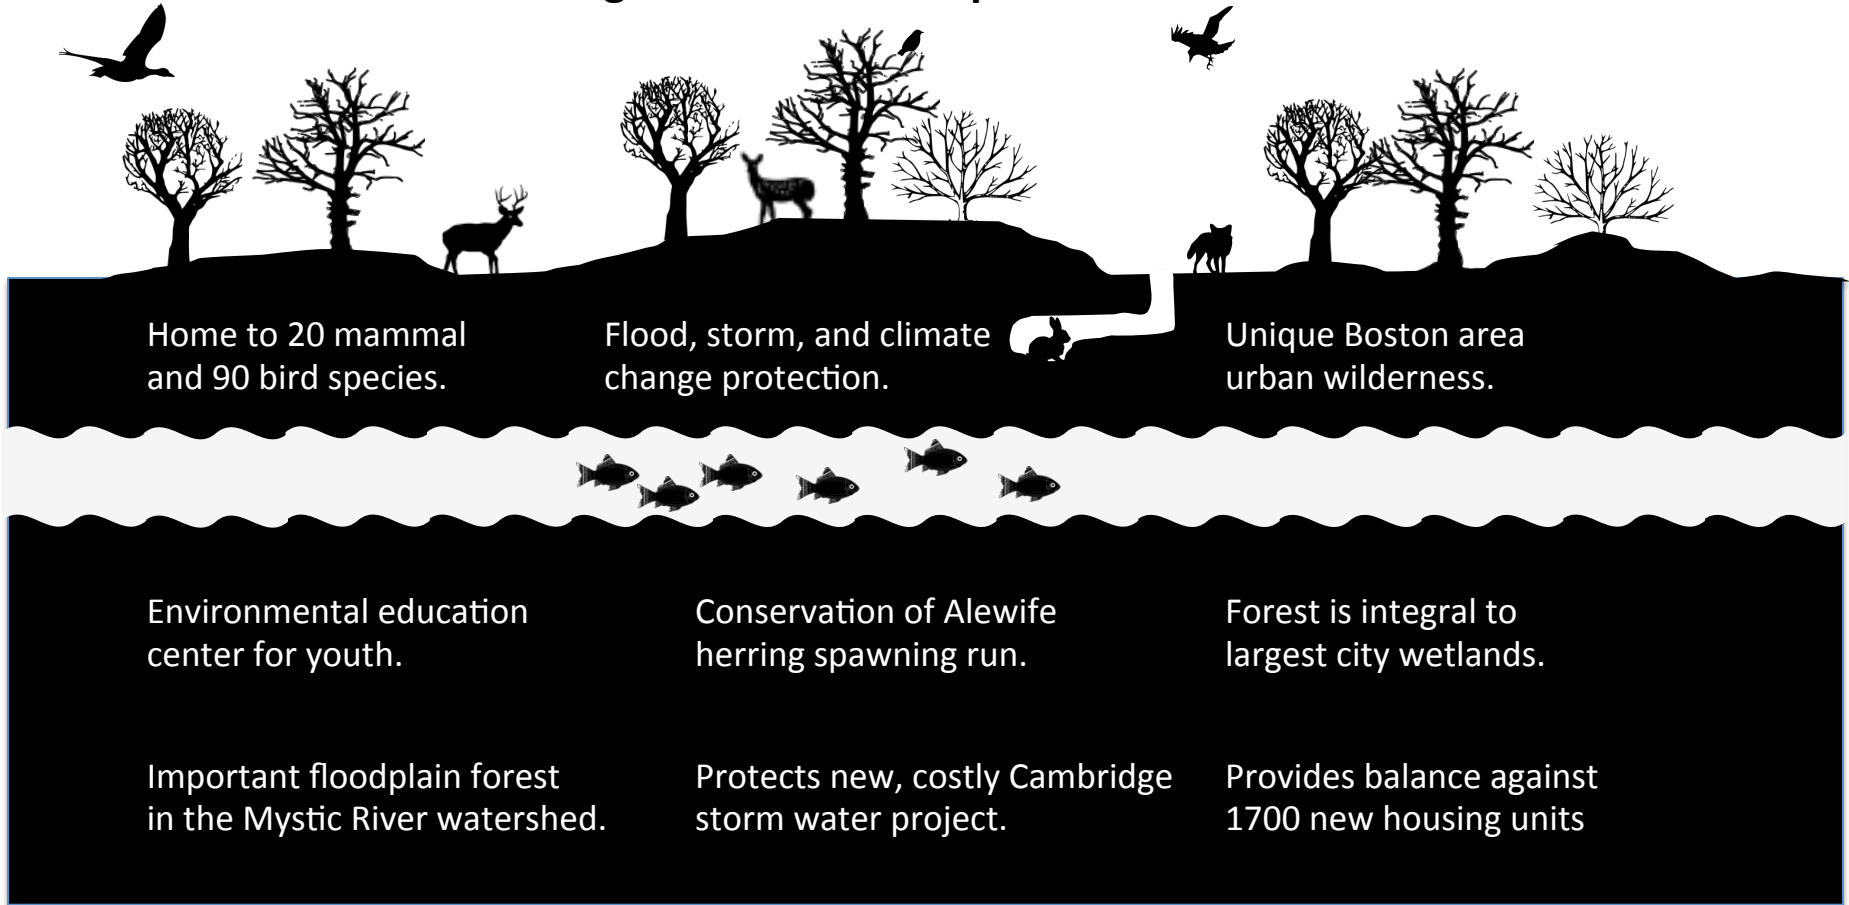

# Lesley University Forum: Three Towns, One Forest

Imagine The Silver Maple Forest Forever

**LESLEY**  
UNIVERSITY

April 25, 2013, 7:00pm at Lesley University Hall,  
1815 Massachusetts Avenue, Cambridge, MA

Convened by Friends of Alewife Reservation,  
Green Cambridge and Lesley University

Expert speakers, a call to action!

Belmont Citizens Forum