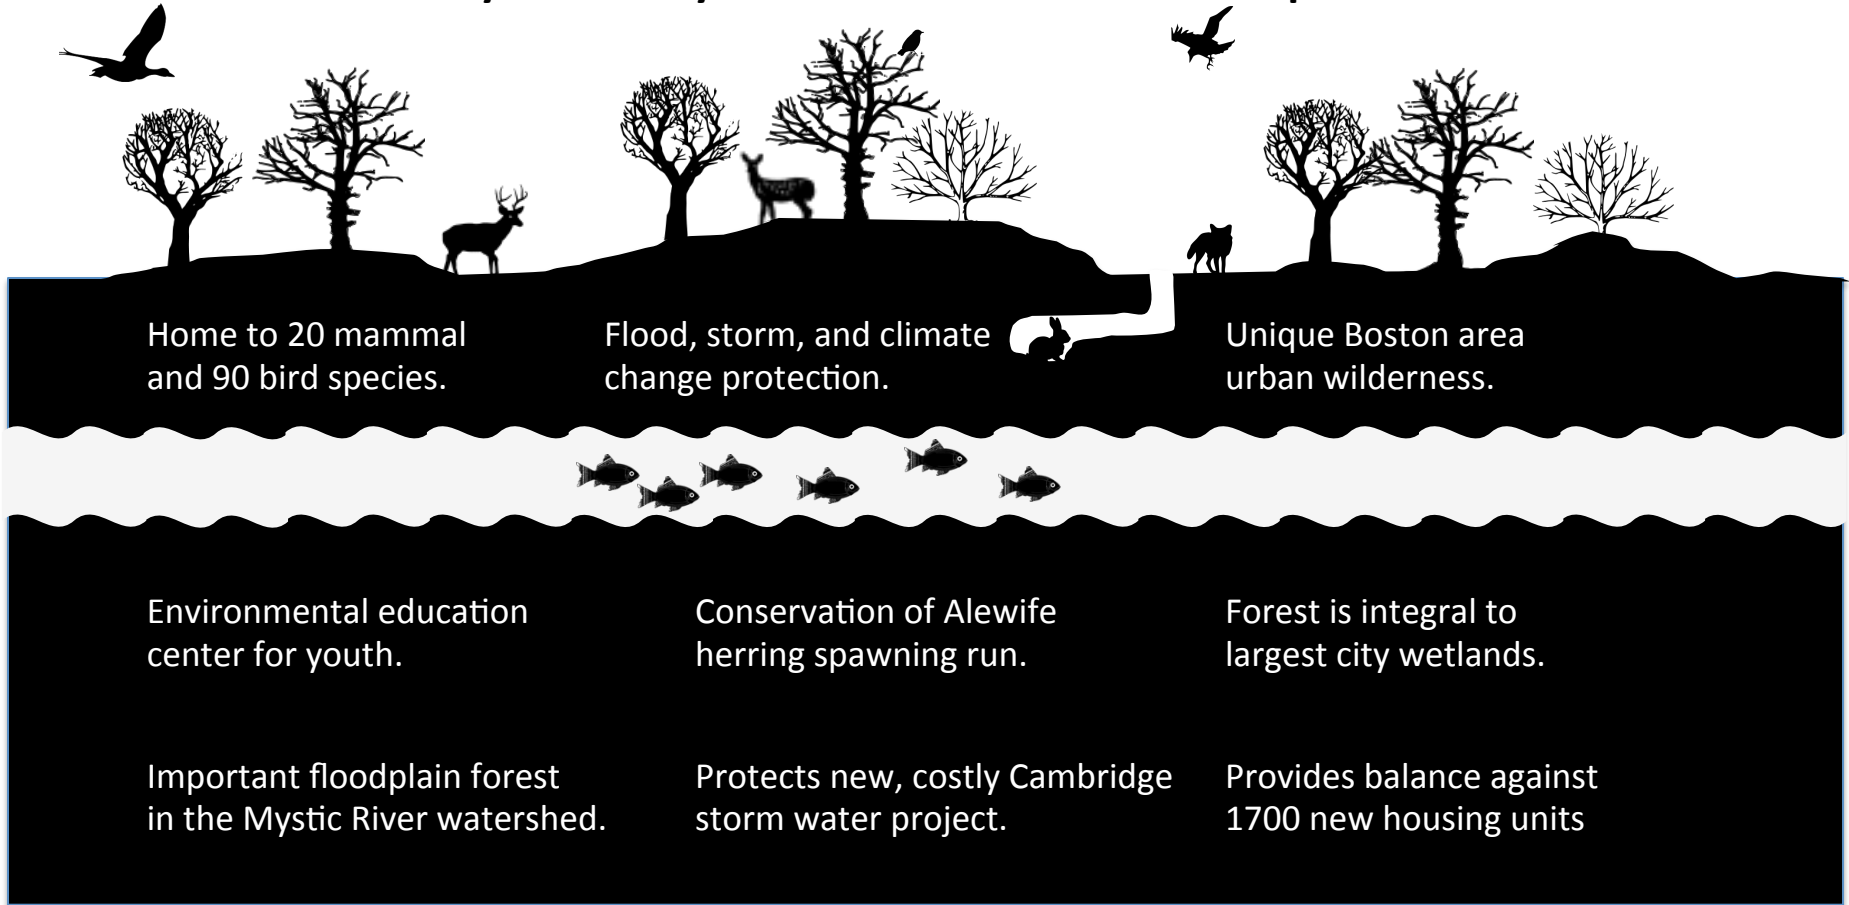

# Three Towns, One Forest

## Lesley University Forum to Save the Silver Maple Forest

April 25, 2013, 7:00pm at Lesley University Hall  
Amphitheater, 1815 Massachusetts Avenue, Cambridge

SIERRA CLUB  
FOUNDED 1892

GREATER BOSTON GROUP